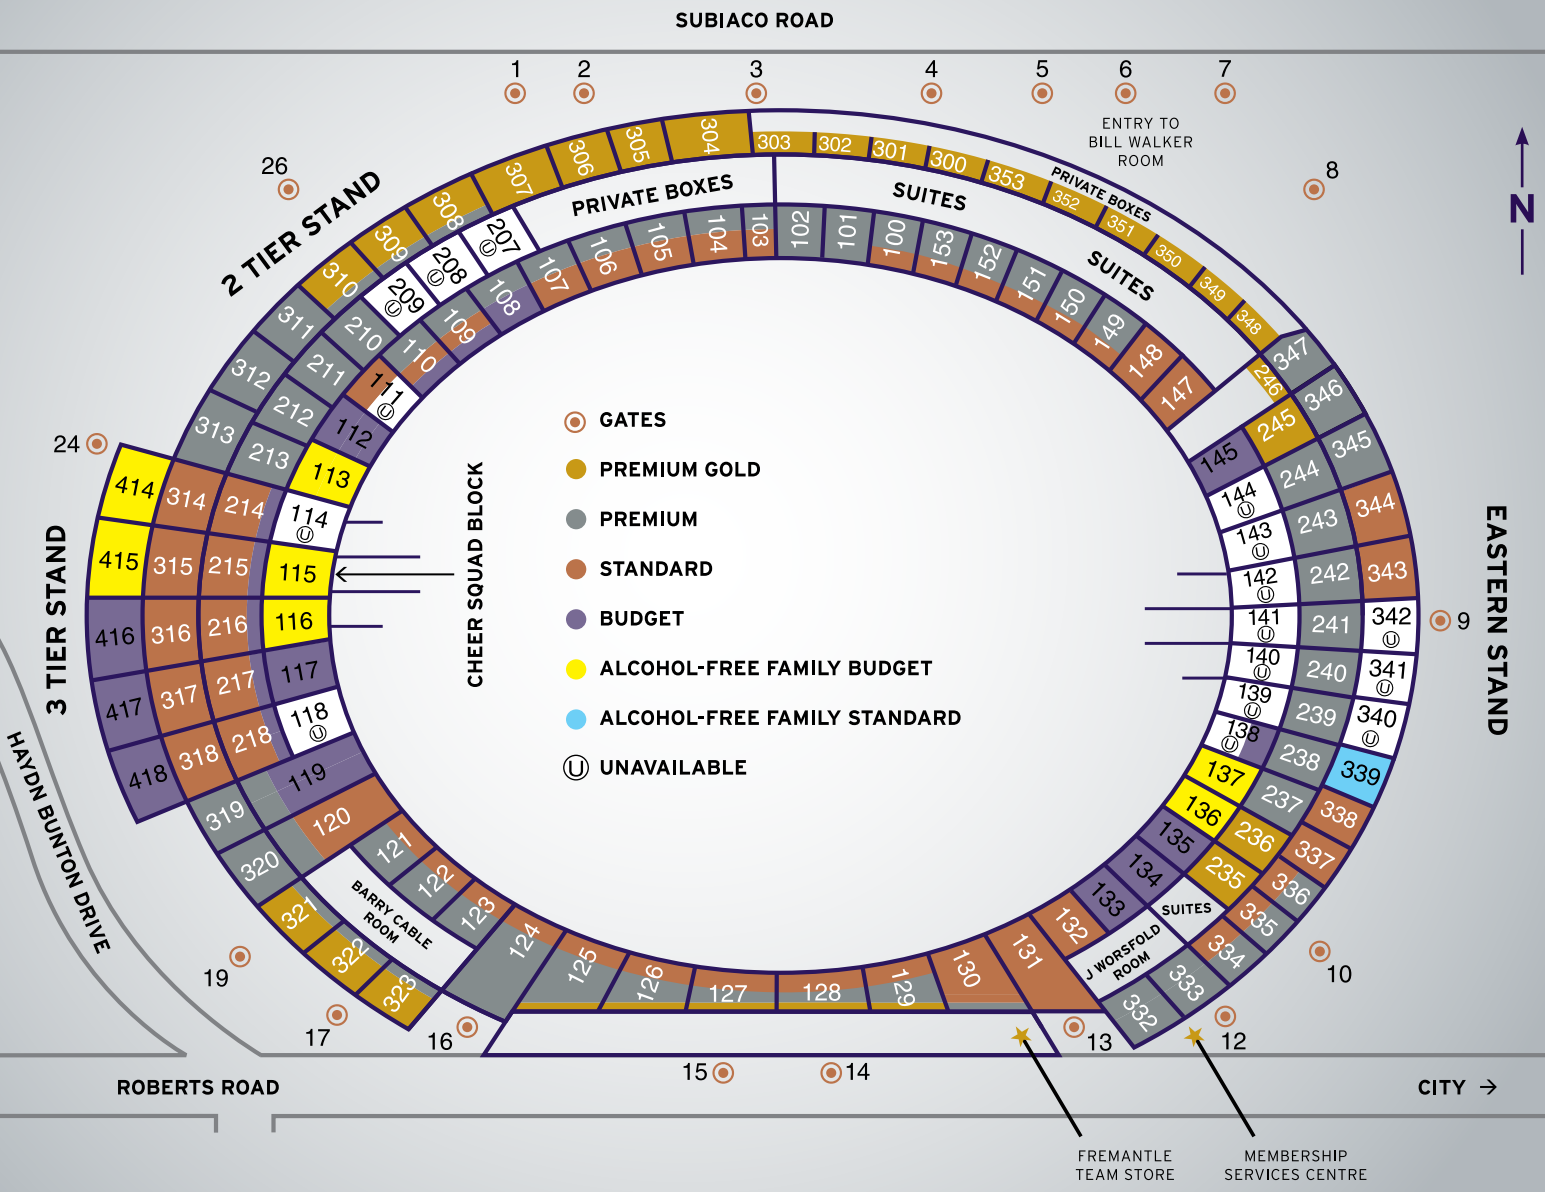

PATERSONS STADIUM

WHEELCHAIR ACCESS

Wheelchair bays are available at the rear of the following blocks:
 Eastern Stand
 Blocks 100-102, 134-137, 235-246, 152-153
 2 Tier Stand Blocks 210-213
 3 Tier Stand Blocks 214-218

ALCOHOL-FREE SEATING

There are a number of alcohol-free blocks available at Patersons Stadium:
 Budget Blocks 113, 116, 136, 137, 414, 415
 Standard Block 339

Block 115 is the Cheer Squad block and is also alcohol-free. Special conditions apply to seating in this area. See page 18 for more information.